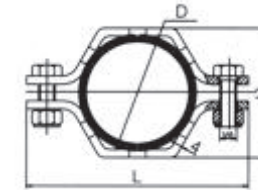

卫生级管支架系列

Sanitary Pipe Holders

W2063

圆形管支架
Bolt Round pipe holder

Size	D	H
1/2"	12.7	58.4
3/4"	19.1	62.5
1"	25.4	65.7
1 1/2"	38.1	72
2"	50.8	78.4
2 1/2"	63.5	84.8
3"	76.2	91
4"	101.6	103.8
5"	129	117.5
6"	154	130
8"	204	155
10"	254	180
12"	304	205

W2067

W2068

W2064

六角型管支架
Hexagon pipe holder

Size	D	L	H
1"	25.4	87	28
1 1/2"	38.1	101.6	40
2"	50.8	114.3	52
2 1/2"	63.5	120.6	66
3"	76.2	139.7	77
4"	101.6	171.4	104

六角型管支架
Hexagon pipe holder

Size	D	L
1"	25.4	87
1 1/2"	38.1	101.6
2"	50.8	114.3
2 1/2"	63.5	120.6
3"	76.2	139.7
4"	101.6	171.4

W2065

圆形管支架
Bolt Round pipe holder

Size	D	L
1"	25.4	61
1 1/2"	38.1	76
2"	50.8	90
2 1/2"	63.5	106
3"	76.2	120
4"	101.6	146

W2066