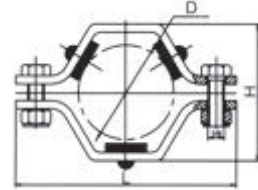

卫生级管支架系列

Sanitary Pipe Holders

W2063

圆形管支架
Bolt Round pipe holder

Size	D	H
1/2"	12.7	58.4
3/4"	19.1	62.5
1"	25.4	65.7
1 1/2"	38.1	72
2"	50.8	78.4
2 1/2"	63.5	84.8
3"	76.2	91
4"	101.6	103.8
5"	129	117.5
6"	154	130
8"	204	155
10"	254	180
12"	304	205

W2067

W2068

W2064

六角型管支架
Hexagon pipe holder

Size	D	L	H
1"	25.4	87	28
1 1/2"	38.1	101.6	40
2"	50.8	114.3	52
2 1/2"	63.5	120.6	66
3"	76.2	139.7	77
4"	101.6	171.4	104

六角型管支架
Hexagon pipe holder

Size	D	L
1"	25.4	87
1 1/2"	38.1	101.6
2"	50.8	114.3
2 1/2"	63.5	120.6
3"	76.2	139.7
4"	101.6	171.4