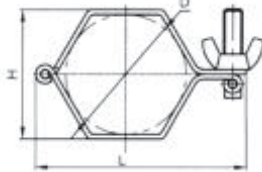

卫生级管支架系列

Sanitary Pipe Holders

W2063

圆形管支架
Bolt Round pipe holder

Size	D	H
1/2"	12.7	58.4
3/4"	19.1	62.5
1"	25.4	65.7
1 1/2"	38.1	72
2"	50.8	78.4
2 1/2"	63.5	84.8
3"	76.2	91
4"	101.6	103.8
5"	129	117.5
6"	154	130
8"	204	155
10"	254	180
12"	304	205

W2067

W2068

W2064

六角型管支架
Hexagon pipe holder

Size	D	L	H
1"	25.4	87	28
1 1/2"	38.1	101.6	40
2"	50.8	114.3	52
2 1/2"	63.5	120.6	66
3"	76.2	139.7	77
4"	101.6	171.4	104

六角型管支架
Hexagon pipe holder

Size	D	L
1"	25.4	87
1 1/2"	38.1	101.6
2"	50.8	114.3
2 1/2"	63.5	120.6
3"	76.2	139.7
4"	101.6	171.4