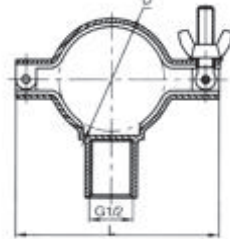

卫生级管支架系列

Sanitary Pipe Holders

W2063

圆形管支架
Bolt Round pipe holder

Size	D	H
1/2"	12.7	58.4
3/4"	19.1	62.5
1"	25.4	65.7
1 1/2"	38.1	72
2"	50.8	78.4
2 1/2"	63.5	84.8
3"	76.2	91
4"	101.6	103.8
5"	129	117.5
6"	154	130
8"	204	155
10"	254	180
12"	304	205

W2067

W2068

W2064

六角型管支架
Hexagon pipe holder

Size	D	L	H
1"	25.4	87	28
1 1/2"	38.1	101.6	40
2"	50.8	114.3	52
2 1/2"	63.5	120.6	66
3"	76.2	139.7	77
4"	101.6	171.4	104

六角型管支架
Hexagon pipe holder

Size	D	L
1"	25.4	87
1 1/2"	38.1	101.6
2"	50.8	114.3
2 1/2"	63.5	120.6
3"	76.2	139.7
4"	101.6	171.4

W2065

圆形管支架
Bolt Round pipe holder

Size	D	L
1"	25.4	61
1 1/2"	38.1	76
2"	50.8	90
2 1/2"	63.5	106
3"	76.2	120
4"	101.6	146

W2066