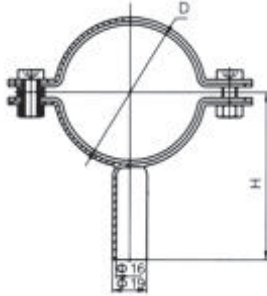

卫生级管支架系列

Sanitary Pipe Holders

W2063

圆形管支架
Bolt Round pipe holder

Size	D	H
1/2"	12.7	58.4
3/4"	19.1	62.5
1"	25.4	65.7
1 1/2"	38.1	72
2"	50.8	78.4
2 1/2"	63.5	84.8
3"	76.2	91
4"	101.6	103.8
5"	129	117.5
6"	154	130
8"	204	155
10"	254	180
12"	304	205

W2067

W2068

W2064

六角型管支架
Hexagon pipe holder

Size	D	L	H
1"	25.4	87	28
1 1/2"	38.1	101.6	40
2"	50.8	114.3	52
2 1/2"	63.5	120.6	66
3"	76.2	139.7	77
4"	101.6	171.4	104

六角型管支架
Hexagon pipe holder

Size	D	L
1"	25.4	87
1 1/2"	38.1	101.6
2"	50.8	114.3
2 1/2"	63.5	120.6
3"	76.2	139.7
4"	101.6	171.4

W2065

圆形管支架
Bolt Round pipe holder

Size	D	L
1"	25.4	61
1 1/2"	38.1	76
2"	50.8	90
2 1/2"	63.5	106
3"	76.2	120
4"	101.6	146

W2066